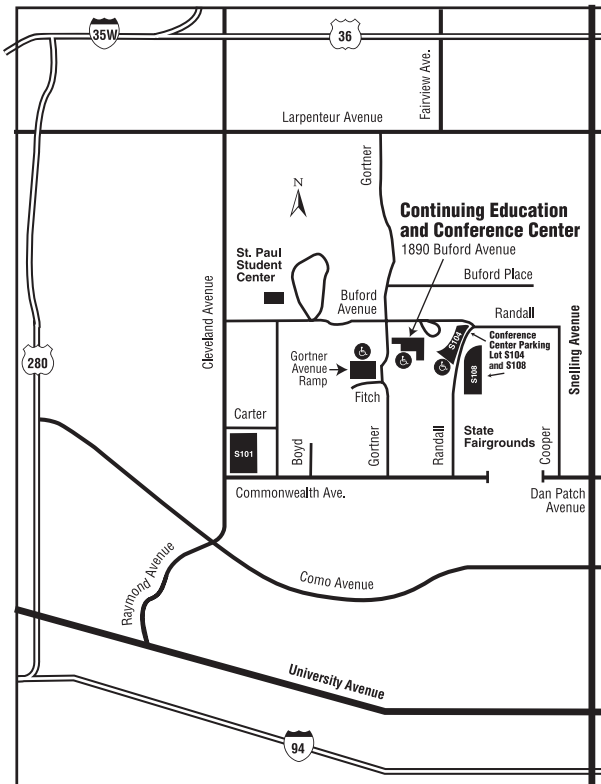

DIRECTIONS TO THE CONTINUING EDUCATION AND CONFERENCE CENTER

1890 BUFORD AVENUE, SAINT PAUL, MN 55108

FROM I-694

Take 35W south to the Cleveland Avenue exit (note: exit to the left). Follow Cleveland Avenue to Larpenteur Avenue. Go east (left) on Larpenteur to Gortner, turn south (right) on Gortner and go to Buford Avenue. From here, either turn east (left) on Buford Avenue to parking lots S104 or S108, or go straight ahead to Gortner Ramp.

FROM I-35W

Take the Highway 36 exit and turn south on Cleveland Avenue to Larpenteur Avenue. Go east (left) on Larpenteur to Gortner, turn south (right) on Gortner and go to Buford Avenue. From here, either turn east (left) on Buford Avenue to parking lots S104 or S108, or go straight ahead to Gortner Ramp.

FROM DOWNTOWN SAINT PAUL

Go west on I-94 to Snelling Avenue. Go north on Snelling Avenue to Larpenteur Avenue. Go west (left) on Larpenteur to Gortner, turn south (left) on Gortner and go to Buford Avenue. From here, either turn east (left) on Buford Avenue to parking lots S104 or S108, or go straight ahead to Gortner Ramp.

FROM DOWNTOWN MINNEAPOLIS

Go east on I-94 to MN-280, exit number 236 (note: exit to the left). Merge onto MN-280 north. Exit at Larpenteur Avenue. Take Larpenteur east (right) to Gortner (third traffic light). Turn south (right) on Gortner and go to Buford Avenue. From here, either turn east (left) on Buford Avenue to parking lots S104 or S108, or go straight ahead to Gortner Ramp.